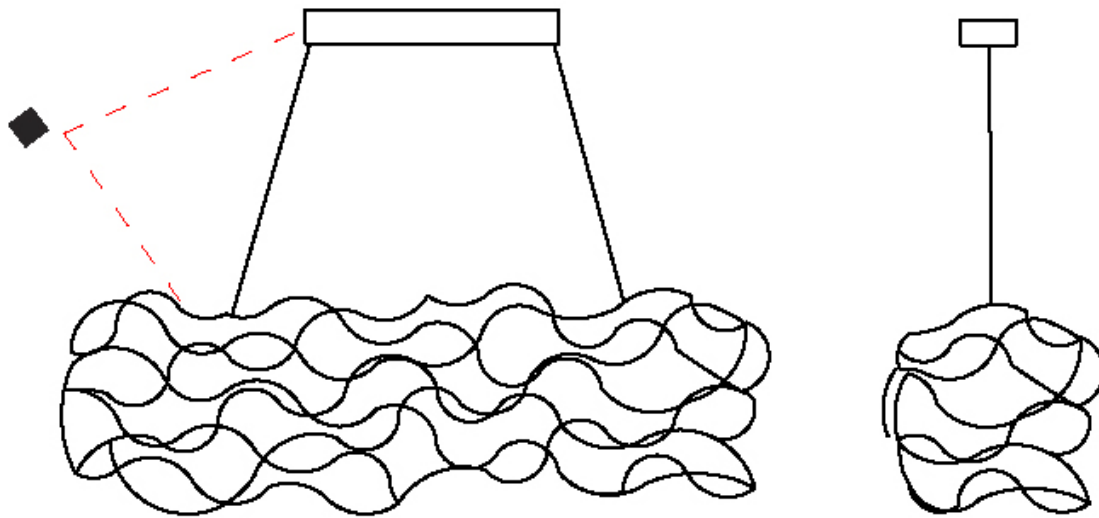

SIRIO ABSTRACT SUSPENSION

D101834-

PROJECT _____

TYPE _____

SPECIFIER _____

QUANTITY _____

DATE _____

D