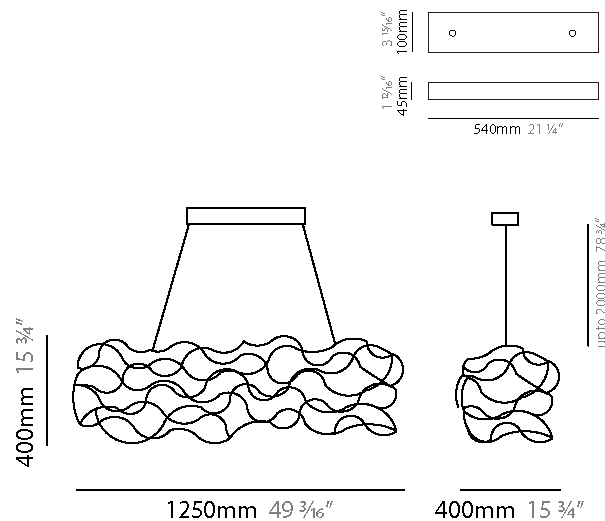

1. To build a product code in our configurator select the specify button on the base model # product page
2. To build a manual product code on this datasheet choose from the options listed below in blue font and add the suffix to the base model #

GENERAL

Series: Sirio
Subseries: Sirio Abstract
Brand: Quasar
Division: Design
Mounting Type: Suspension
Mounting Location: Ceiling
Subcategory: Ambient

PHYSICAL

Shape: Abstract
Length (mm): 1250
Length (in): 49 ³/₁₆
Width (mm): 400
Width (in): 15 ³/₄
Height (mm): 400
Height (in): 15 ³/₄
Max. Overall Height (mm): 2400
Max. Overall Height (in): 94 ¹/₂
Light Distribution: Omnidirectional
Weight (kg): 4
Weight (lbs): 8.8
[Fixture Finish: NIC / BRA / BBR](#)
Fixture Material: Metal
Cable Details: 2000mm Cable
Upon Request: Custom Sizes

ELECTRICAL

Lamp Type: LED
Input Wattage (W): 33
Max. Wattage Per Lamp (W): 3
[Dimming: Non-Dimming / Phase Dimming (120vac Only)](#)
Driver Included: Yes
Driver Location: Integrated
Driver Type: Constant Voltage - 120/277Vac
Driver Class: Class 2
Input Voltage (V): 120 - 277
Output Voltage (V): 12
Upon Request: (Not included - see components) Integral: 0-10Vdc dimming

LED

Number of LEDs: 50 + 1
[Color Temperature (°K): 2400 / 2800](#)
Max. Delivered Lumen (lm): 1500 (2800K)
CRI: >90 CRI
Lamp Life (hrs): 50000

OPTICAL

RATINGS AND CERTIFICATIONS

Certified By: Certified for North American Standards
IP rating: IP20