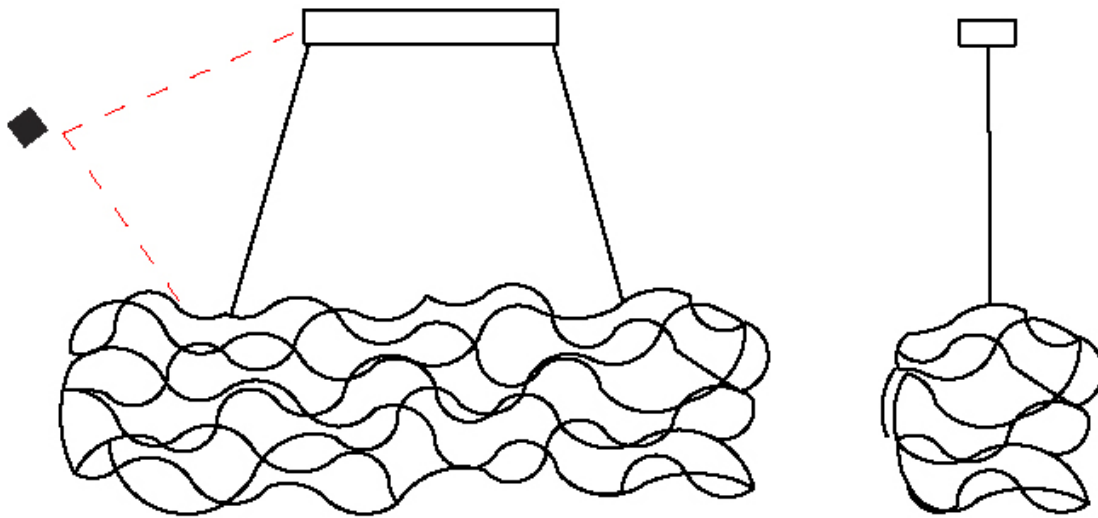

SIRIO ABSTRACT SUSPENSION

D101681-

PROJECT
TYPE
SPECIFIER
QUANTITY
DATE