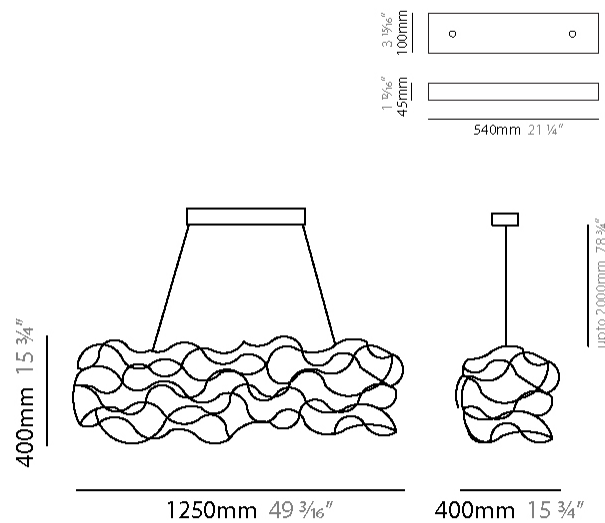

D101681-

base number   LED Dimming   Color Temperature   Finish Options

1. To build a product code in our configurator select the specify button on the base model # product page
2. To build a manual product code on this datasheet choose from the options listed below in blue font and add the suffix to the base model #

GENERAL

Series: Sirio
Subseries: Sirio Abstract
Brand: Quasar
Division: Design
Mounting Type: Suspension
Mounting Location: Ceiling
Subcategory: Ambient

PHYSICAL

Shape: Abstract
Length (mm): 1250
Length (in): 49 3/16
Width (mm): 400
Width (in): 15 3/4
Height (mm): 400
Height (in): 15 3/4
Max. Overall Height (mm): 2400
Max. Overall Height (in): 94 1/2
Light Distribution: Omnidirectional
Weight (kg): 4
Weight (lbs): 8.8
Fixture Finish: [NIC / BRA / BBR](#)
Fixture Material: Metal
Cable Details: 2000mm Cable
Upon Request: Custom Sizes

ELECTRICAL

Lamp Type: LED
Input Wattage (W): 30
Dimming: [Non-Dimming / Phase Dimming (120vac Only)](#)
Driver Included: Yes
Driver Location: Integrated
Driver Type: Constant Voltage - 120/277Vac
Driver Class: Class 2
Input Voltage (V): 120 - 277
Output Voltage (V): 12
Upon Request: (Not included - see components) Integral: 0-10Vdc dimming

LED

Number of LEDs: 50
Color Temperature (°K): [2400 / 2800](#)
Max. Delivered Lumen (lm): 1500 (2800K)
CRI: >90 CRI
Lamp Life (hrs): 50000

OPTICAL

RATINGS AND CERTIFICATIONS

Certified By: Certified for North American Standards
IP rating: IP20